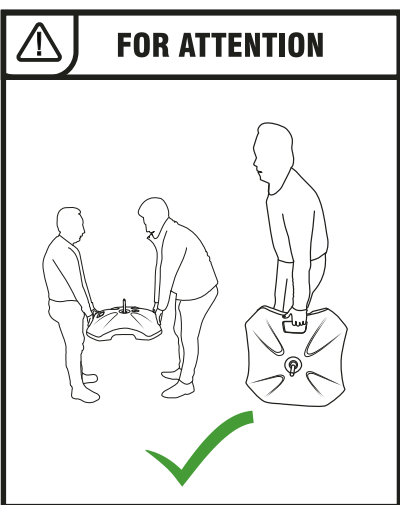

► User Instruction

Assembly

**NOTE: USE SCREWDRIVER AND BOX SPANNER TO TIGHTEN SPIGOT**

\* We are continually improving and modifying our product range and reserve the right to vary the specifications without prior notice. All dimensions and weights quoted are approximate and we accept no responsibility for variance.

► User Instruction

Assembly

6.

**NOTE:TIGHTEN WITH A COIN**

**STACKING THE BASES**

7.

8.

**TOTAL WEIGHT UP TO 60.8KG**