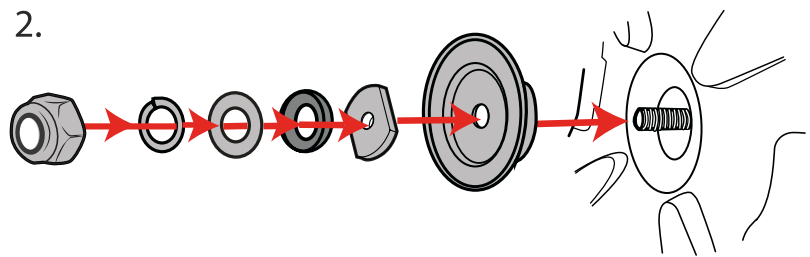

► User Instruction

Assembly

**NOTE: USE SCREWDRIVER AND BOX SPANNER TO TIGHTEN SPIGOT**

\* We are continually improving and modifying our product range and reserve the right to vary the specifications without prior notice. All dimensions and weights quoted are approximate and we accept no responsibility for variance.

► User Instruction

Assembly

6.

**NOTE:TIGHTEN WITH A COIN**

**STACKING THE BASES**

7.

8.

**TOTAL WEIGHT UP TO 60.8KG**