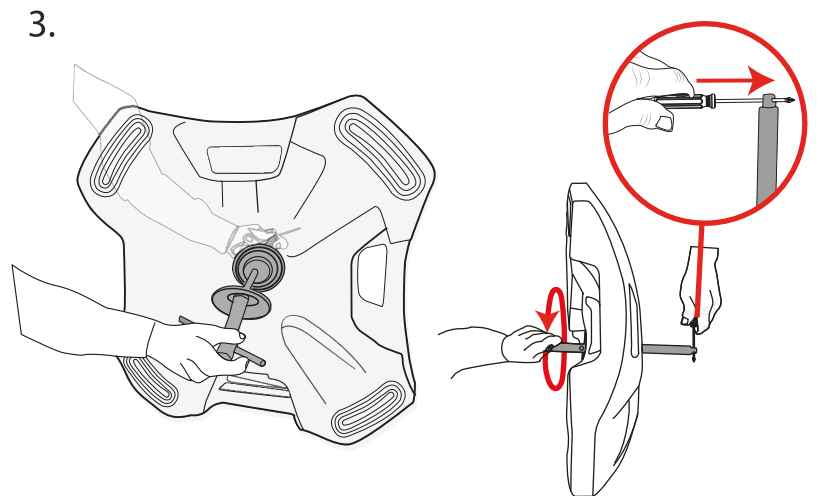

► User Instruction

Assembly

**NOTE: USE SCREWDRIVER AND BOX SPANNER TO TIGHTEN SPIGOT**

\* We are continually improving and modifying our product range and reserve the right to vary the specifications without prior notice. All dimensions and weights quoted are approximate and we accept no responsibility for variance.

► User Instruction

Assembly

6.

**NOTE:TIGHTEN WITH A COIN**

**STACKING THE BASES**

7.

8.

**TOTAL WEIGHT UP TO 60.8KG**