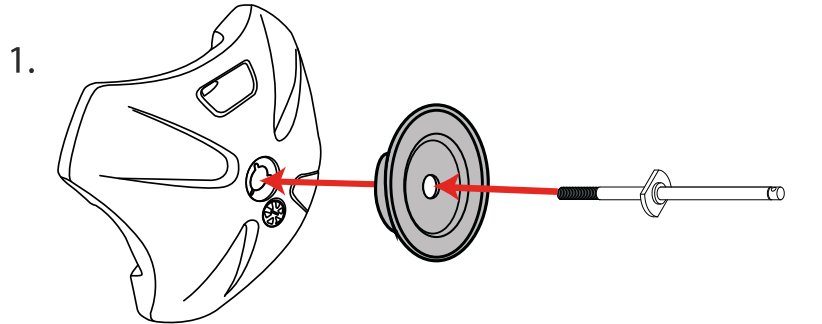

► User Instruction

Assembly

**NOTE: USE SCREWDRIVER AND BOX SPANNER TO TIGHTEN SPIGOT**

\* We are continually improving and modifying our product range and reserve the right to vary the specifications without prior notice. All dimensions and weights quoted are approximate and we accept no responsibility for variance.

► User Instruction

Assembly

6.

**NOTE:TIGHTEN WITH A COIN**

**STACKING THE BASES**

7.

8.

**TOTAL WEIGHT UP TO 60.8KG**