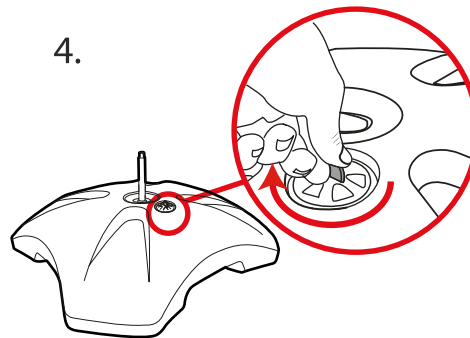

► User Instruction

Assembly

**NOTE: USE SCREWDRIVER AND BOX SPANNER TO TIGHTEN SPIGOT**

\* We are continually improving and modifying our product range and reserve the right to vary the specifications without prior notice. All dimensions and weights quoted are approximate and we accept no responsibility for variance.

► User Instruction

Assembly

6.

**NOTE:TIGHTEN WITH A COIN**

**STACKING THE BASES**

7.

8.

**TOTAL WEIGHT UP TO 60.8KG**