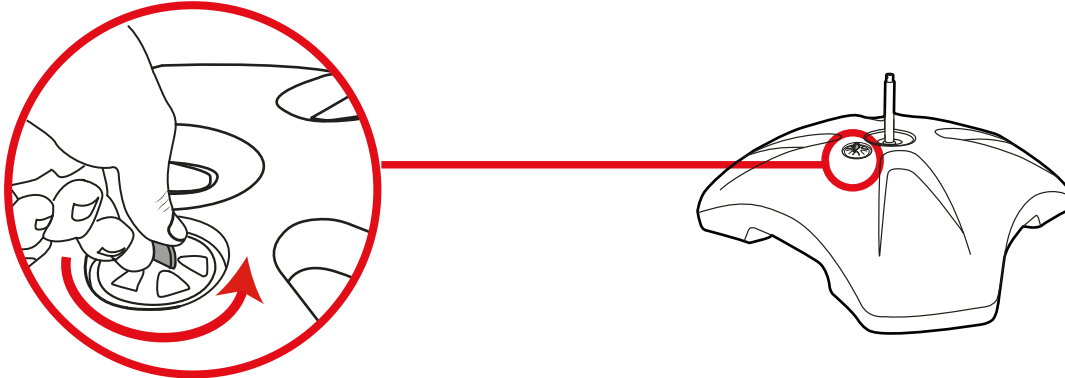

► User Instruction

Assembly

**NOTE: USE SCREWDRIVER AND BOX SPANNER TO TIGHTEN SPIGOT**

\* We are continually improving and modifying our product range and reserve the right to vary the specifications without prior notice. All dimensions and weights quoted are approximate and we accept no responsibility for variance.

► User Instruction

Assembly

6.

**NOTE:TIGHTEN WITH A COIN**

**STACKING THE BASES**

7.

8.

**TOTAL WEIGHT UP TO 60.8KG**