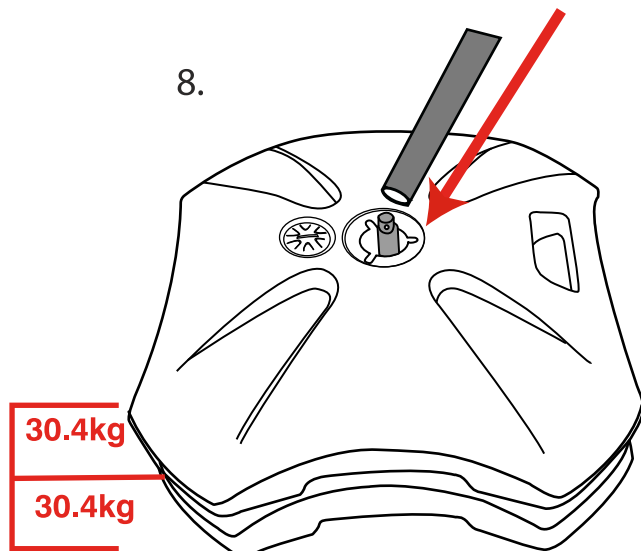

► User Instruction

Assembly

**NOTE: USE SCREWDRIVER AND BOX SPANNER TO TIGHTEN SPIGOT**

\* We are continually improving and modifying our product range and reserve the right to vary the specifications without prior notice. All dimensions and weights quoted are approximate and we accept no responsibility for variance.

► User Instruction

Assembly

6.

**NOTE:TIGHTEN WITH A COIN**

**STACKING THE BASES**

7.

8.

**TOTAL WEIGHT UP TO 60.8KG**