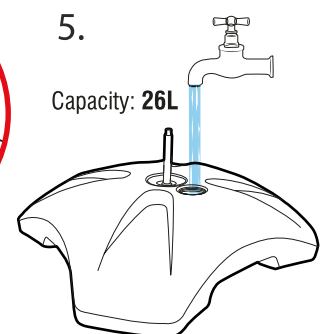

► User Instruction

Assembly

**NOTE: USE SCREWDRIVER AND BOX SPANNER TO TIGHTEN SPIGOT**

\* We are continually improving and modifying our product range and reserve the right to vary the specifications without prior notice. All dimensions and weights quoted are approximate and we accept no responsibility for variance.

► User Instruction

Assembly

6.

**NOTE:TIGHTEN WITH A COIN**

**STACKING THE BASES**

7.

8.

**TOTAL WEIGHT UP TO 60.8KG**