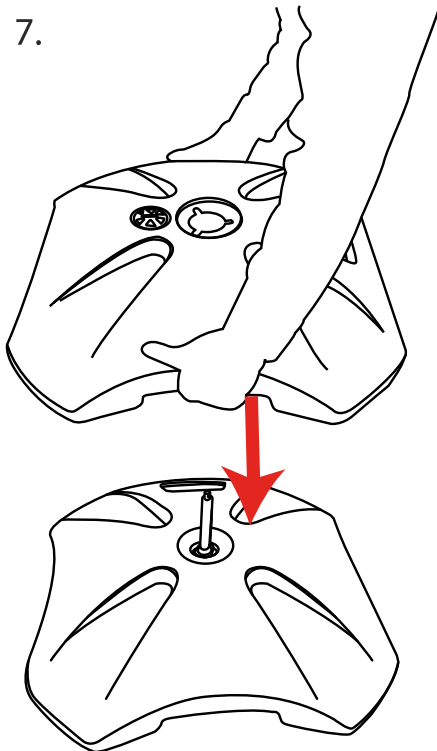

► User Instruction

Assembly

**NOTE: USE SCREWDRIVER AND BOX SPANNER TO TIGHTEN SPIGOT**

\* We are continually improving and modifying our product range and reserve the right to vary the specifications without prior notice. All dimensions and weights quoted are approximate and we accept no responsibility for variance.

► User Instruction

Assembly

6.

**NOTE:TIGHTEN WITH A COIN**

**STACKING THE BASES**

7.

8.

**TOTAL WEIGHT UP TO 60.8KG**